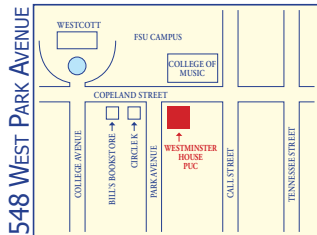

Calvin's

Presbyterian University Center

coffee house

New Students & Families

Ice Cream & Coffee Social

Immediately following FSU Convocation
@ 2:30 • Sunday, August 23rd

850.222.6320

www.pucfsu.com

facebook: calvinscoffeehouse

PRESBYTERIAN UNIVERSITY CENTER

548 WEST PARK AVENUE

TALLAHASSEE FL 32301

FNAME LNAME

ADDRESS

CITY STATE ZIP

WESTMINSTER HOUSE